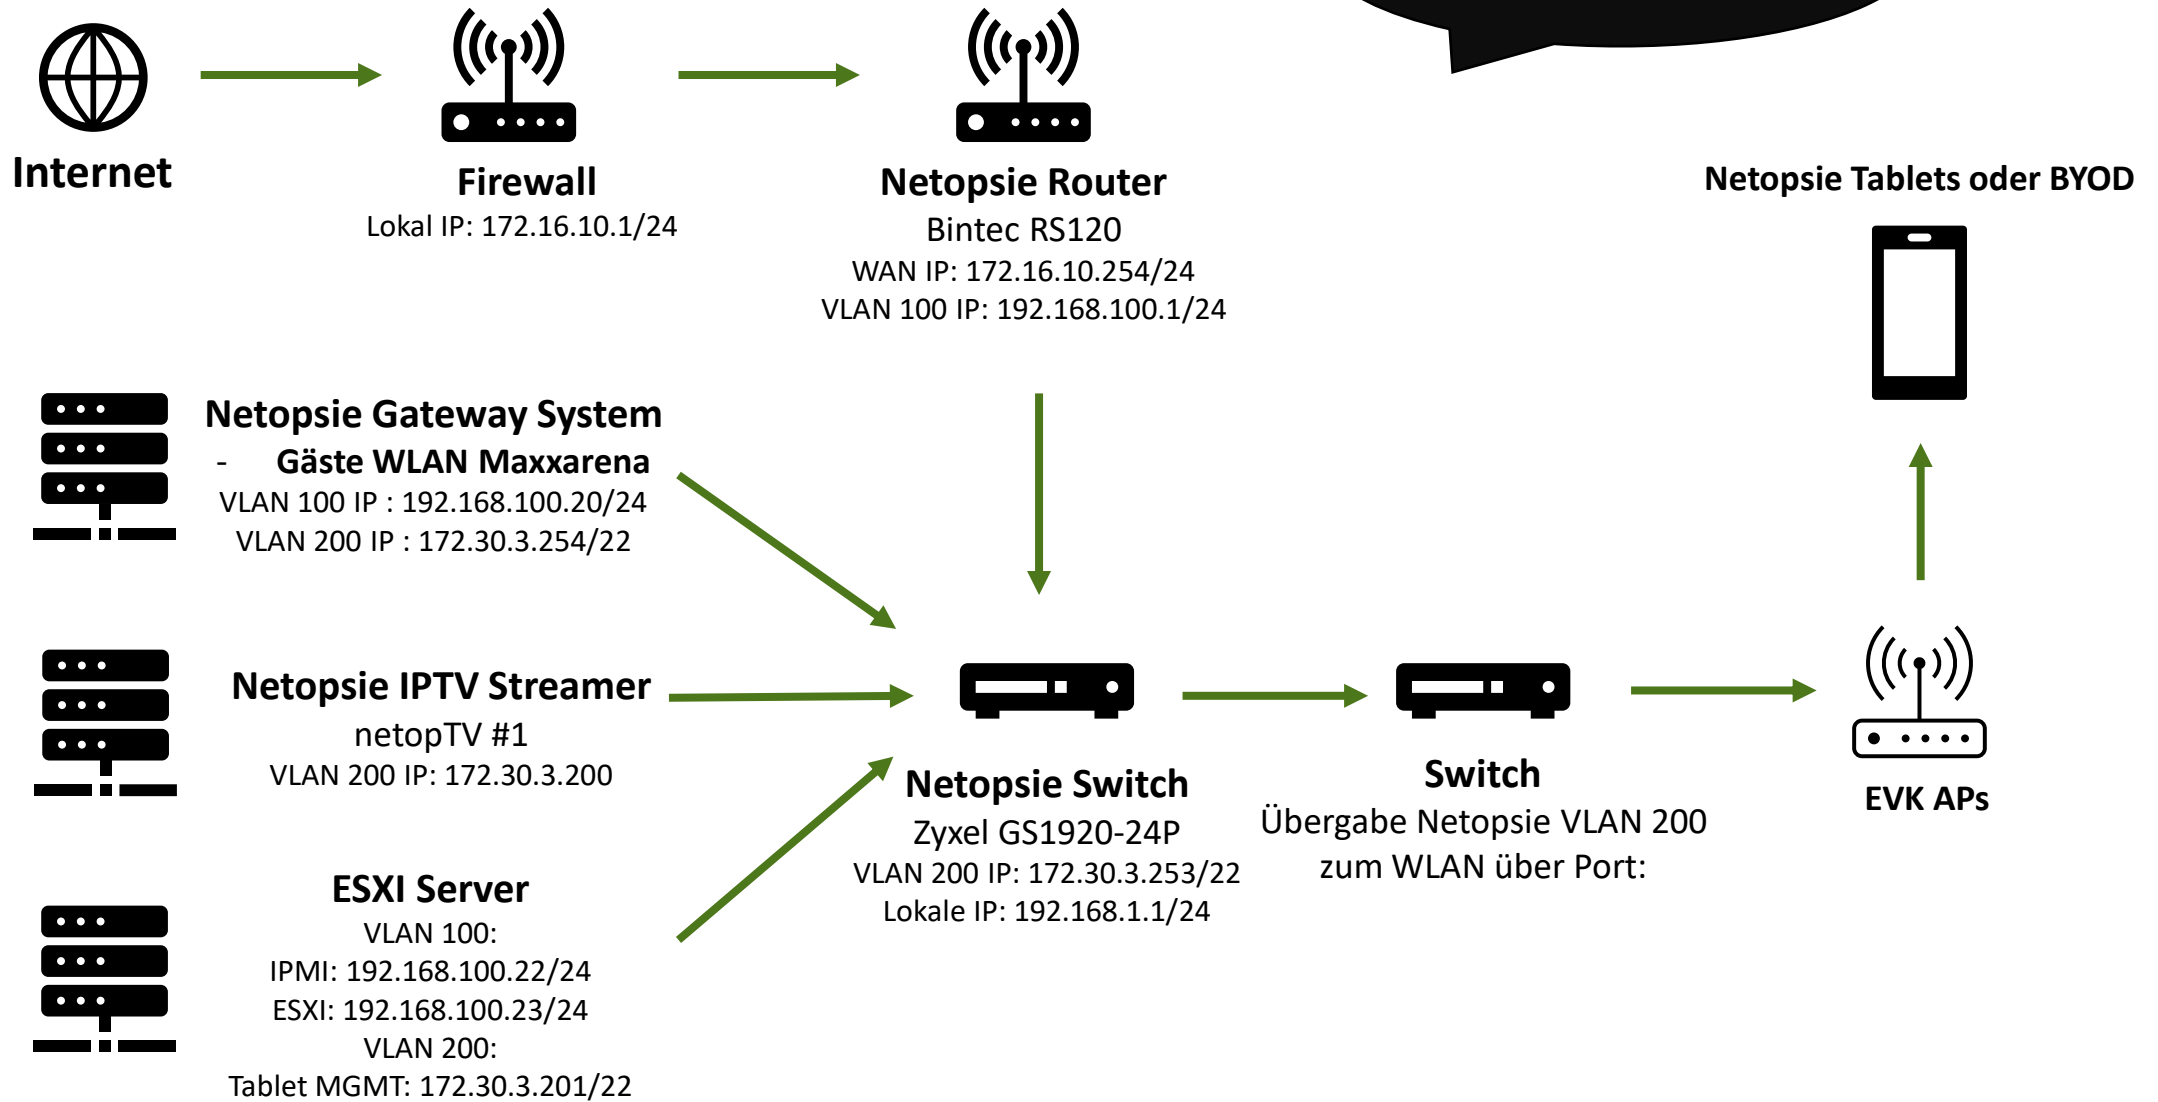

Folie für die IT