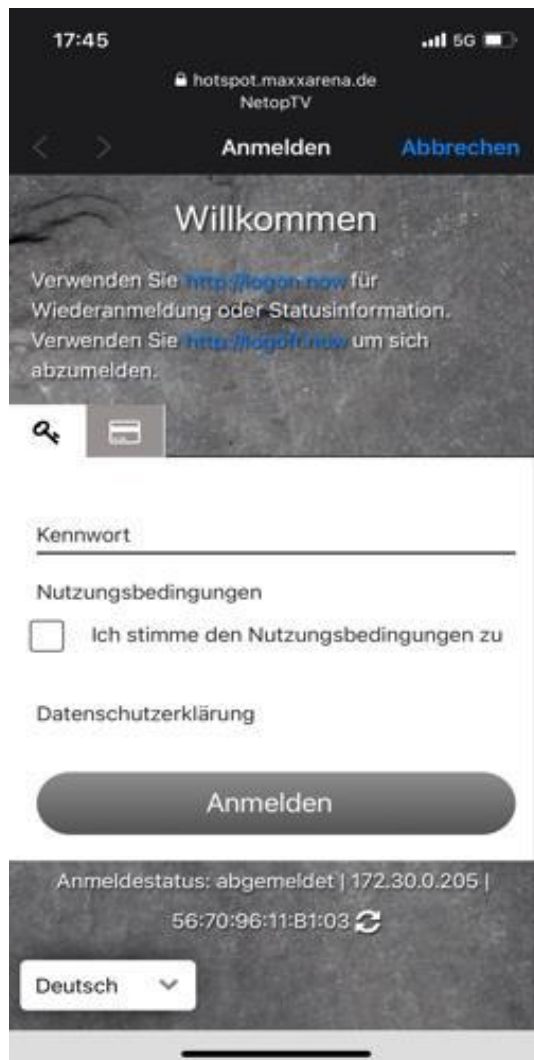

netopTV ist kinderleicht